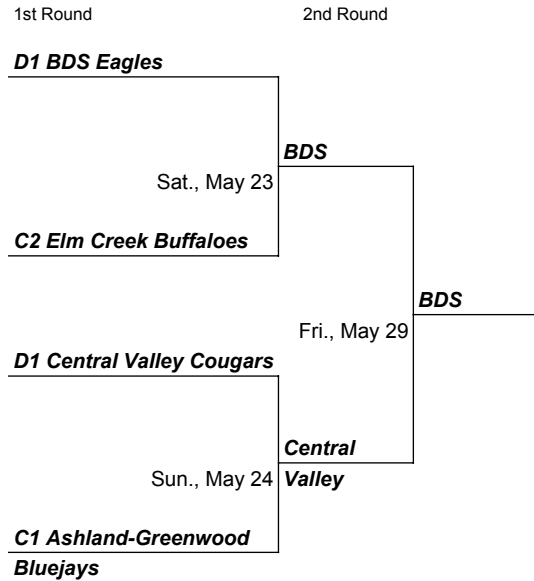

2020 NEBRASKA PREP DIG TEAM SERIES

Classes C1, C2, D1, & D2

VOTE ON TWITTER AT PREP DIG NEBRASKA @nebhsvolleyball from 9:00 a.m. - 9:00 p.m. EACH DAY!

STIVRINS REGIONAL

SUN REGIONAL

HAMES REGIONAL

SWEET REGIONAL