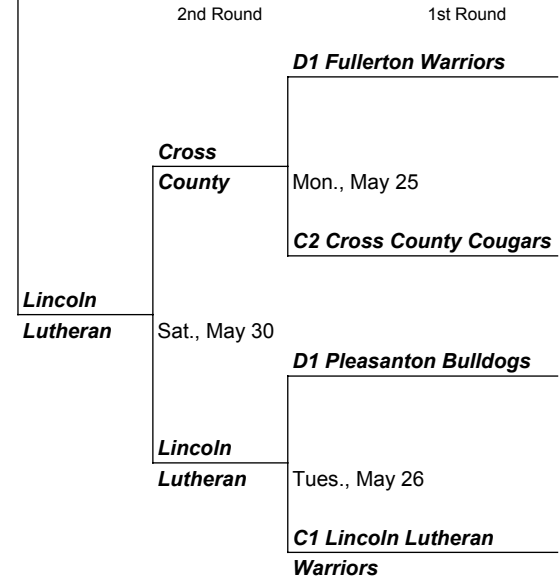

2020 NEBRASKA PREP DIG TEAM SERIES

Classes C1, C2, D1, & D2

VOTE ON TWITTER AT PREP DIG NEBRASKA @nebhsvolleyball from 9:00 a.m. - 9:00 p.m. EACH DAY!

STIVRINS REGIONAL

SUN REGIONAL

HAMES REGIONAL

SWEET REGIONAL