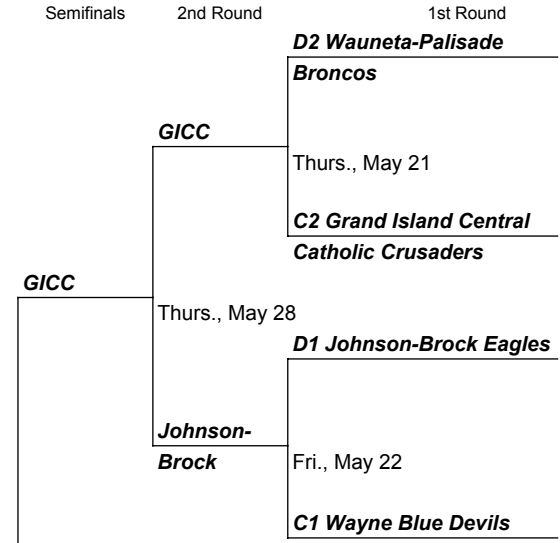

2020 NEBRASKA PREP DIG TEAM SERIES

Classes C1, C2, D1, & D2

VOTE ON TWITTER AT PREP DIG NEBRASKA @nebhsvolleyball from 9:00 a.m. - 9:00 p.m. EACH DAY!

STIVRINS REGIONAL

SUN REGIONAL

HAMES REGIONAL

SWEET REGIONAL

CHECK PREPDIG.COM/NEBRASKA FOR A DAILY SUMMARY.

VOTE ON TWITTER AT PREP DIG NEBRASKA @nebhsvolleyball from 9:00 a.m. - 9:00 p.m. EACH DAY!