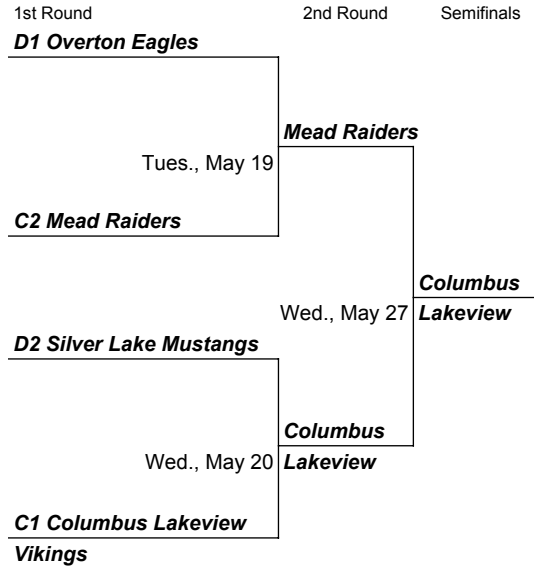

2020 NEBRASKA PREP DIG TEAM SERIES

Classes C1, C2, D1, & D2

VOTE ON TWITTER AT PREP DIG NEBRASKA @nebhsvolleyball from 9:00 a.m. - 9:00 p.m. EACH DAY!

STIVRINS REGIONAL

SUN REGIONAL

HAMES REGIONAL

SWEET REGIONAL

CHECK PREPDIG.COM/NEBRASKA FOR A DAILY SUMMARY.

VOTE ON TWITTER AT PREP DIG NEBRASKA @nebhsvolleyball from 9:00 a.m. - 9:00 p.m. EACH DAY!